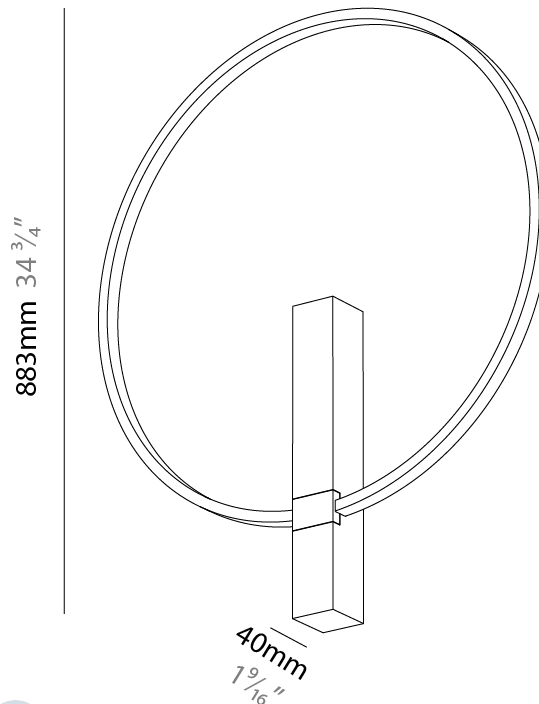

GENERAL

Series: Just Black Halo
 Partner: Prolicht
 Division: Architectural
 Installation: Surface
 Product Type: Wall Surface
 Mounting Location: Wall
 Light Distribution: Indirect

PHYSICAL

Shape: Round
 Diameter (mm): 808
 Diameter (in): 31 ¹³/₁₆
 Width (mm): 40
 Width (in): 19/16
 Height (mm): 883
 Height (in): 34 ³/₄
 Diffuser: PMMA - Opal
 Fixture Finish: BLK
 Fixture Material: Aluminum

PROJECT _____
 TYPE _____
 SPECIFIER _____
 QUANTITY _____
 DATE _____

Ø808mm 31 ¹³/₁₆ "

JUST BLACK HALO SURFACE

A33383-

PROJECT	_____
TYPE	_____
SPECIFIER	_____
QUANTITY	_____
DATE	_____

A

PROJECT

TYPE