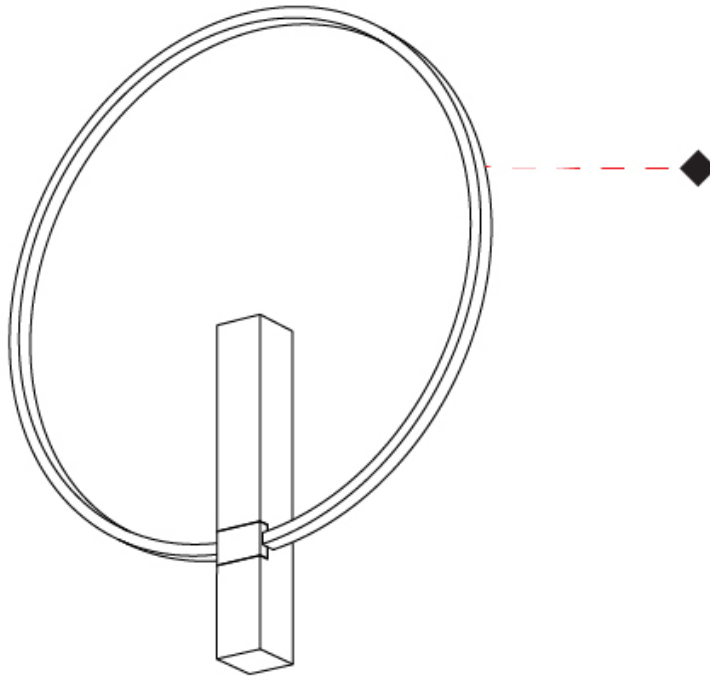

JUST BLACK HALO SURFACE

A33381-

PROJECT

TYPE

SPECIFIER

QUANTITY

DATE

A